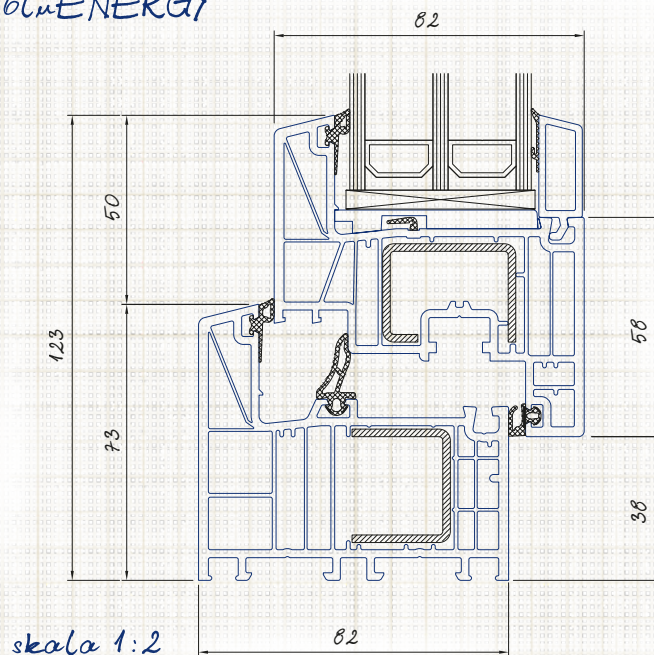

bluENERGY is the product of the exclusive passive windows line from ABAKUS. Excellent components and precise machining ensure that bluENERGY windows meet the strict conditions posed before manufacturers of passive designs. Aesthetic minimalism, ergonomics and perfect thermal insulation are qualities that have determined the success of this product. The purchase of bluENERGY windows is a good decision that will leave you satisfied for years.

Standard version:

- + white bluEvolution profile with three black or grey gaskets
- + circumferential fitting with handle and hinge covers in a colour of your choice
- + triple glazing with heat transfer coefficient $U_g=0.5 \text{ W/m}^2\text{K}$
- + Swisspacer warm edge in one of six colours
- + sealed under-sill bar
- + 6-chamber frame and sash profile made of the highest quality uPVC
- + 82 mm frame depth
- + micro-ventilation in Tilt & Turn sashes
- + two security strikers in each sash

bluENERGY

ABAKUS OKNA SP. Z O.O.

Aleje Jerozolimskie 100, 00-807 Warsaw

- www.facebook.com/oknaabakus
- www.youtube.com/abakusokna
- www.instagram.com/abakusokna
- www.linkedin.com/company/abakus-okna

tel. +48 85 713 09 70
abakus@abakus-okna.com.pl
www.abakus-okna.com.pl